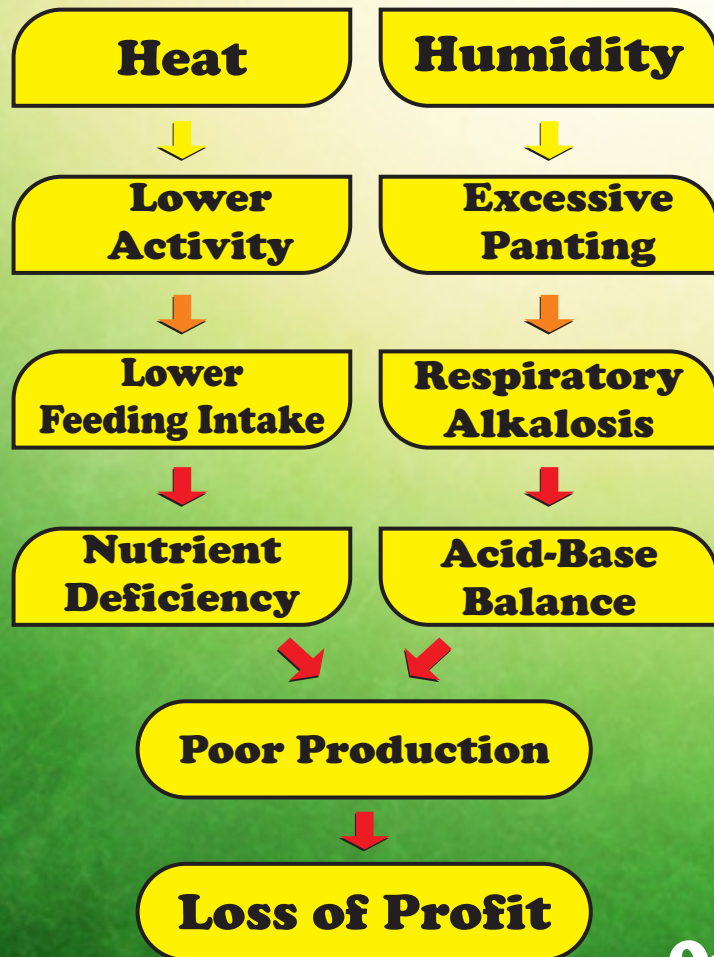

# STRESSLYTE

An Oral Rehydration Water Soluble Essential Electrolytes Enriched with Rapid Energy Base as Animal & Poultry Feed Supplement

**Heat Stress**  
**Depresses Performances**

**To Light From all these Stresses Use Stresslyte**

**Or Any Kind Of Stress**

Packing Available: 200 gm. & 1 Kg.

**VEST**